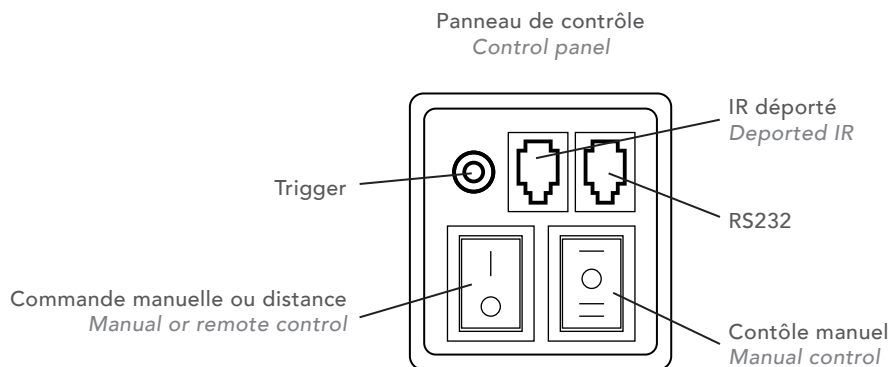

DÉTAILS
DETAILS