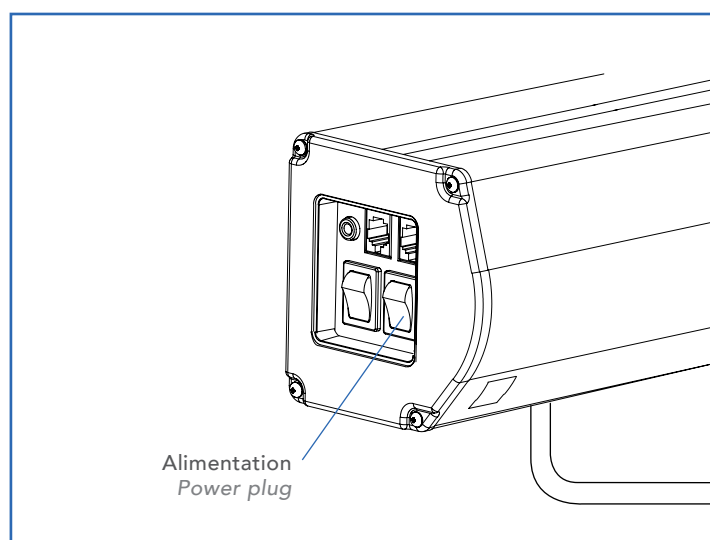

MODÈLES 240 ET MOINS
MODELS 240 AND BELOW