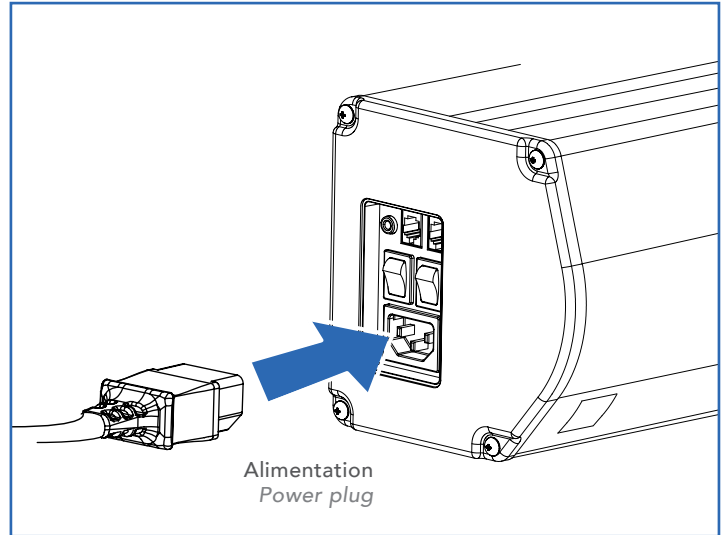

Modèles 270 et plus
Models 270 and above