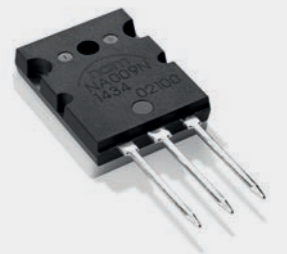

NA009 – Small Chip, Big Difference

The NA009 is the new power transistor used in the output stage of the Marque Separates power amplifiers. Exclusive for use in Naim amplifiers, the NA009 was over a year in development, with extensive work on the choice of materials, thermal dynamics – the effect of heat on the performance – and die-matching, to ensure consistency between individual transistors.

The result is improved heat dissipation and even more vanishingly low noise interference – less noise, more music.