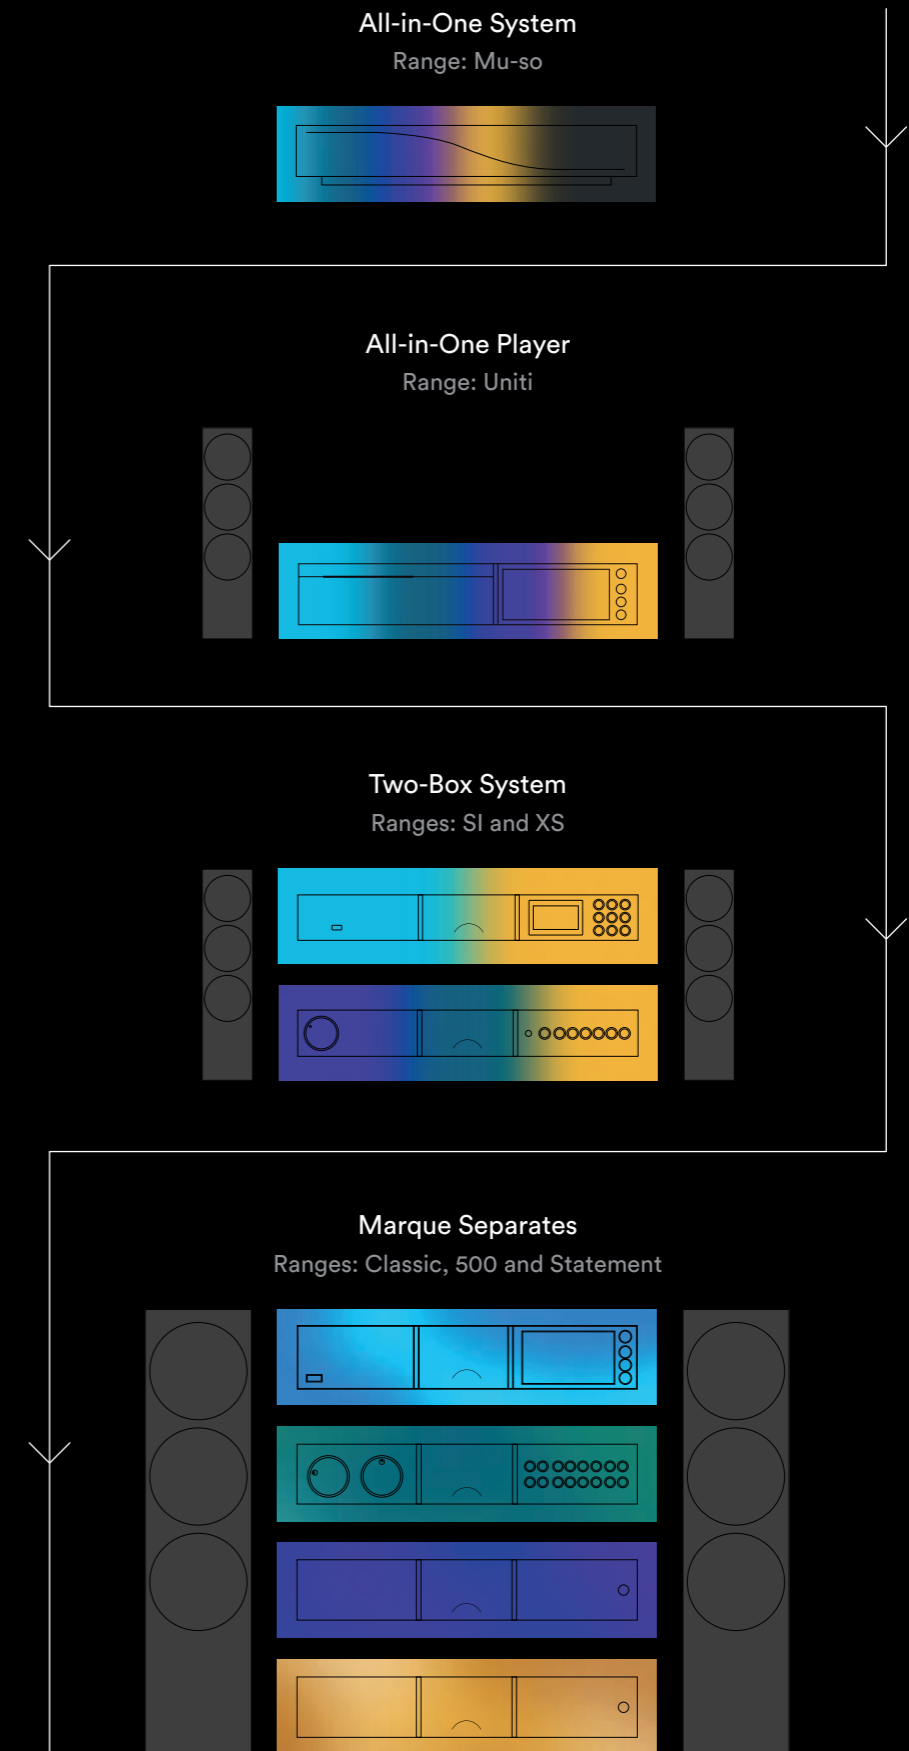

For those that crave more, the Uniti range of all-in-one players is the place to go. The series comprises three models that feature full Naim streaming functionality and amplifier stages inspired by our iconic NAIT designs ... just add speakers! For music lovers with large CD collections, the Uniti Star includes a CD player with ripping capability.

The next stage up in terms of musical performance is the move to a two-box system with the ND5 XS 2 network player or the CD5 SI CD player and one of Naim's legendary NAIT integrated amplifiers. It's the ticket to the kind of performance only separates can bring.

If the ND5 XS 2 gets you front seat access, then the ND 555 reference network player is the VIP pass to all

your favourite artists. It was designed and engineered for pure performance, and when partnered with separate pre/power amplifiers from our 500 or Statement series makes for a musical experience that is second to none.

From an all-in-one system to a full separates hi-fi, Naim's uncompromising attitude to engineering enables you to hear every single note as part of a whole, to go deeper into the music.